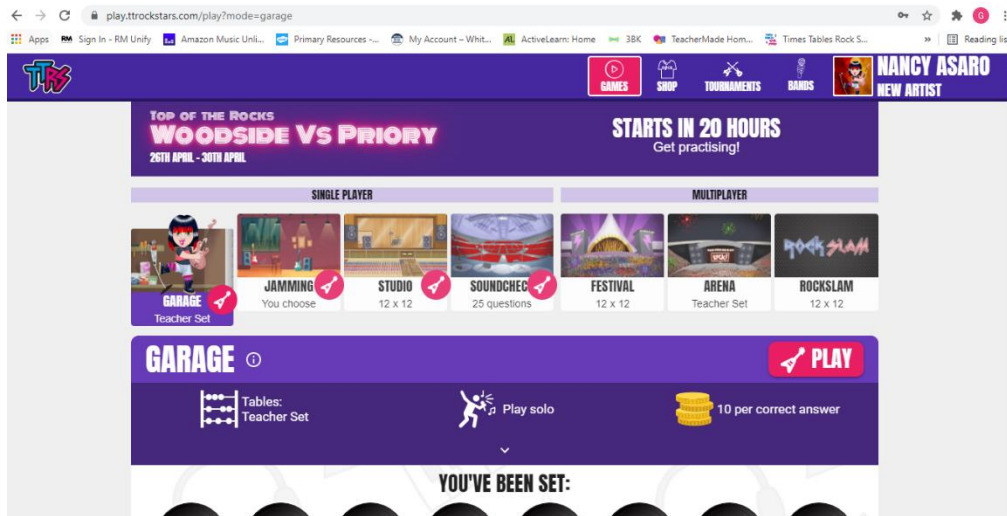

Times Tables Rockstars Log in guide.

Go to
<https://play.ttrockstars.com/>

Then click Log in.

Click on School.

Click on student.

Type in Priory Primary School Dudley. There are several Priorys, it needs to be the Dudley one!

Enter your child's username, this should be in their school planner. If not, please contact your child's class teacher. Then select password.

Enter their password. Then click on Log in.

Select the game type you want to play. The games are explained in the more detailed guidance sheet.

Lower down the page it shows which tables are allocated to your child.