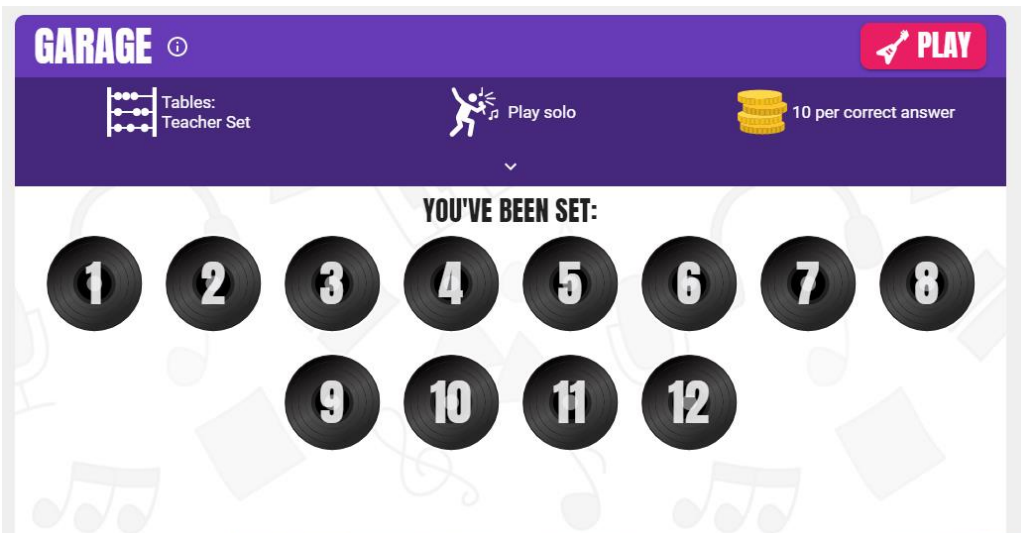

Times Tables Rockstars Log in guide.

Go to
<https://play.ttrockstars.com/>

Then click Log in.

Click on School.

Click on student.

Type in Priory Primary School Dudley. There are several Priorys, it needs to be the Dudley one!

Lower down the page it shows which tables are allocated to your child.