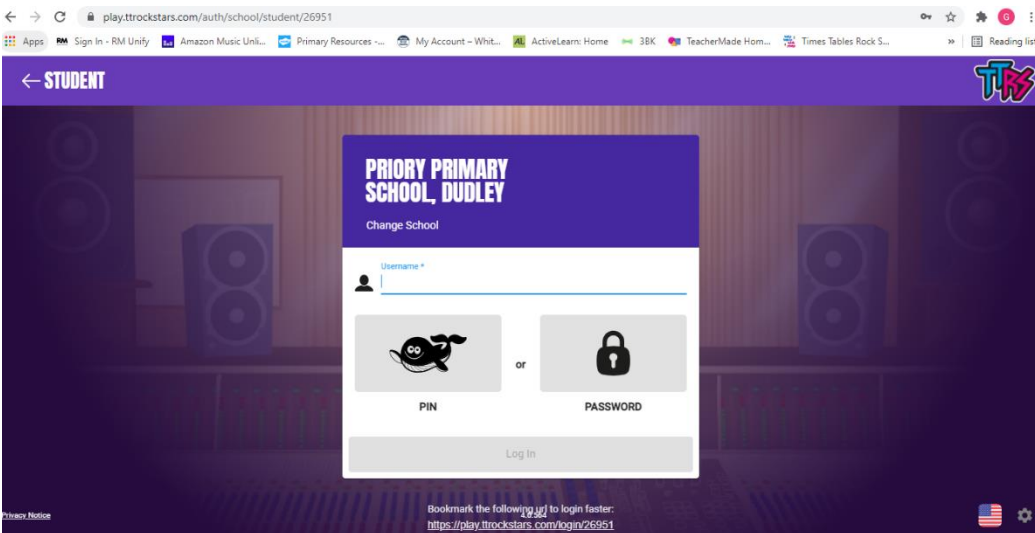

Times Tables Rockstars Log in guide.

Go to
<https://play.ttrockstars.com/>

Then click Log in.

Click on School.

Click on student.

Type in Priory Primary School Dudley. There are several Priorys, it needs to be the Dudley one!

Enter your child's username, this should be in their school planner. If not, please contact your child's class teacher. Then select password.

Enter their password. Then click on Log in.

Select the game type you want to play. The games are explained in the more detailed guidance sheet.