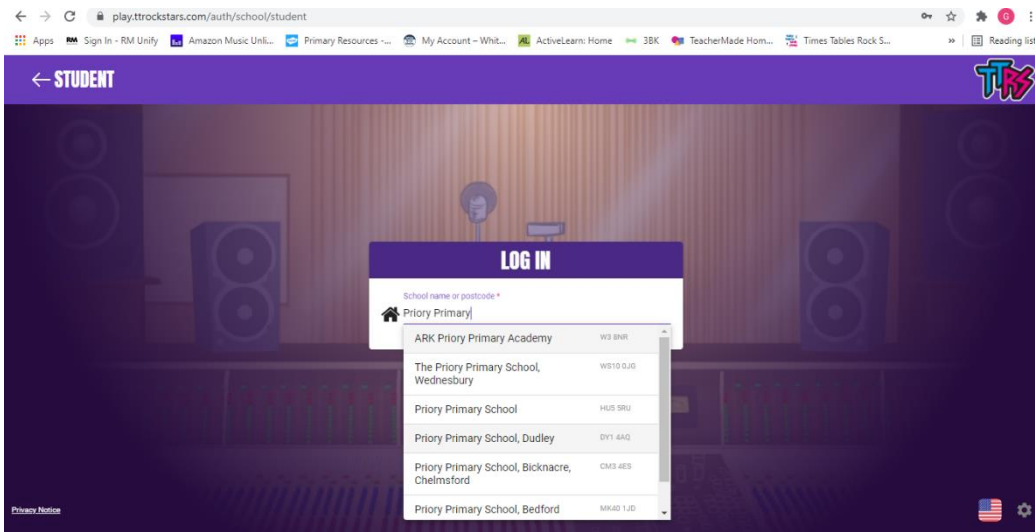

Times Tables Rockstars Log in guide.

Go to
<https://play.ttrockstars.com/>

Then click Log in.

Click on School.

Click on student.

Type in Priory Primary School Dudley. There are several Priorys, it needs to be the Dudley one!

Enter your child's username, this should be in their school planner. If not, please contact your child's class teacher. Then select password.

Enter their password. Then click on Log in.

Select the game type you want to play. The games are explained in the more detailed guidance sheet.

Lower down the page it shows which tables are allocated to your child.