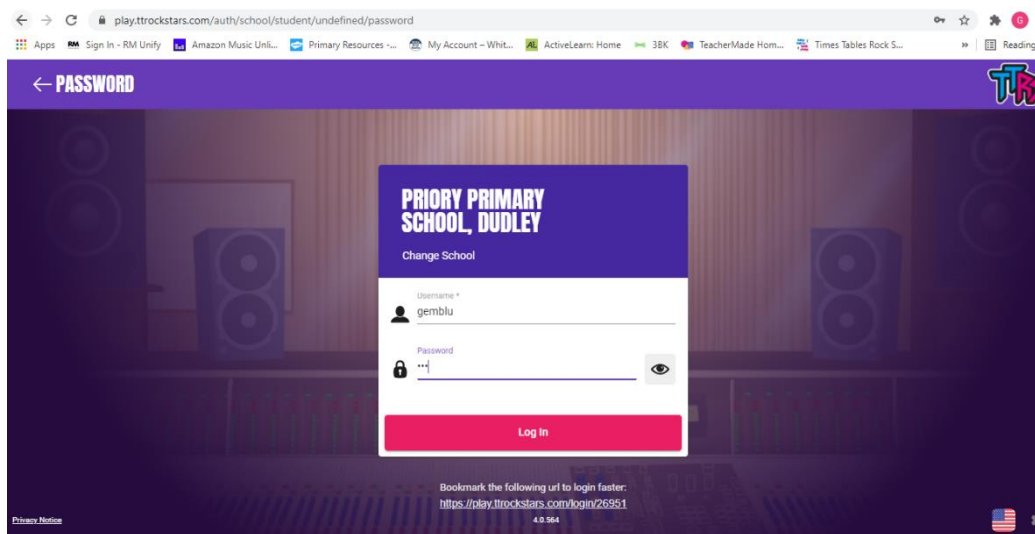

Times Tables Rockstars Log in guide.

Go to
<https://play.ttrockstars.com/>

Then click Log in.

Click on School.

Click on student.

Type in Priory Primary School Dudley. There are several Priorys, it needs to be the Dudley one!

Enter your child's username, this should be in their school planner. If not, please contact your child's class teacher. Then select password.

Enter their password. Then click on Log in.

Select the game type you want to play. The games are explained in the more detailed guidance sheet.